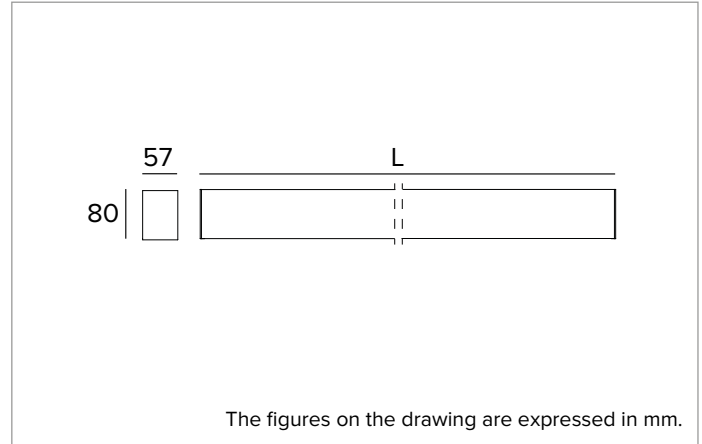

T022MX840ELDB | LOGICO EASY Stand Alone 57 - UGR19

Linear stand alone LED fixture for ceiling mounted or suspension installation. Emergency version

	4000K	H(m)	D1(m)	D2(m)	E _{max} (lx)		
Ra80		83°	89°				
Fixture Power	34W	1	1.78	1.97	1752		
Source Flux	3172lm	2	3.56	3.94	438		
Fixture Flux	3172lm	3	5.33	5.91	195		
Efficacy	93lm/W	4	7.11	7.88	110		
G0300	I _{max} =552cd/klm	I _{max}	1752cd	5	8.89	9.85	70

Painted extruded aluminium body with 57mm section and polycarbonate end caps. Upper closing screen in black PVC.

Colour and finish: Black

Dimensions: L=2340mm

Weight: 5.595Kg

Version: LINEAR

Degree of protection: IP40